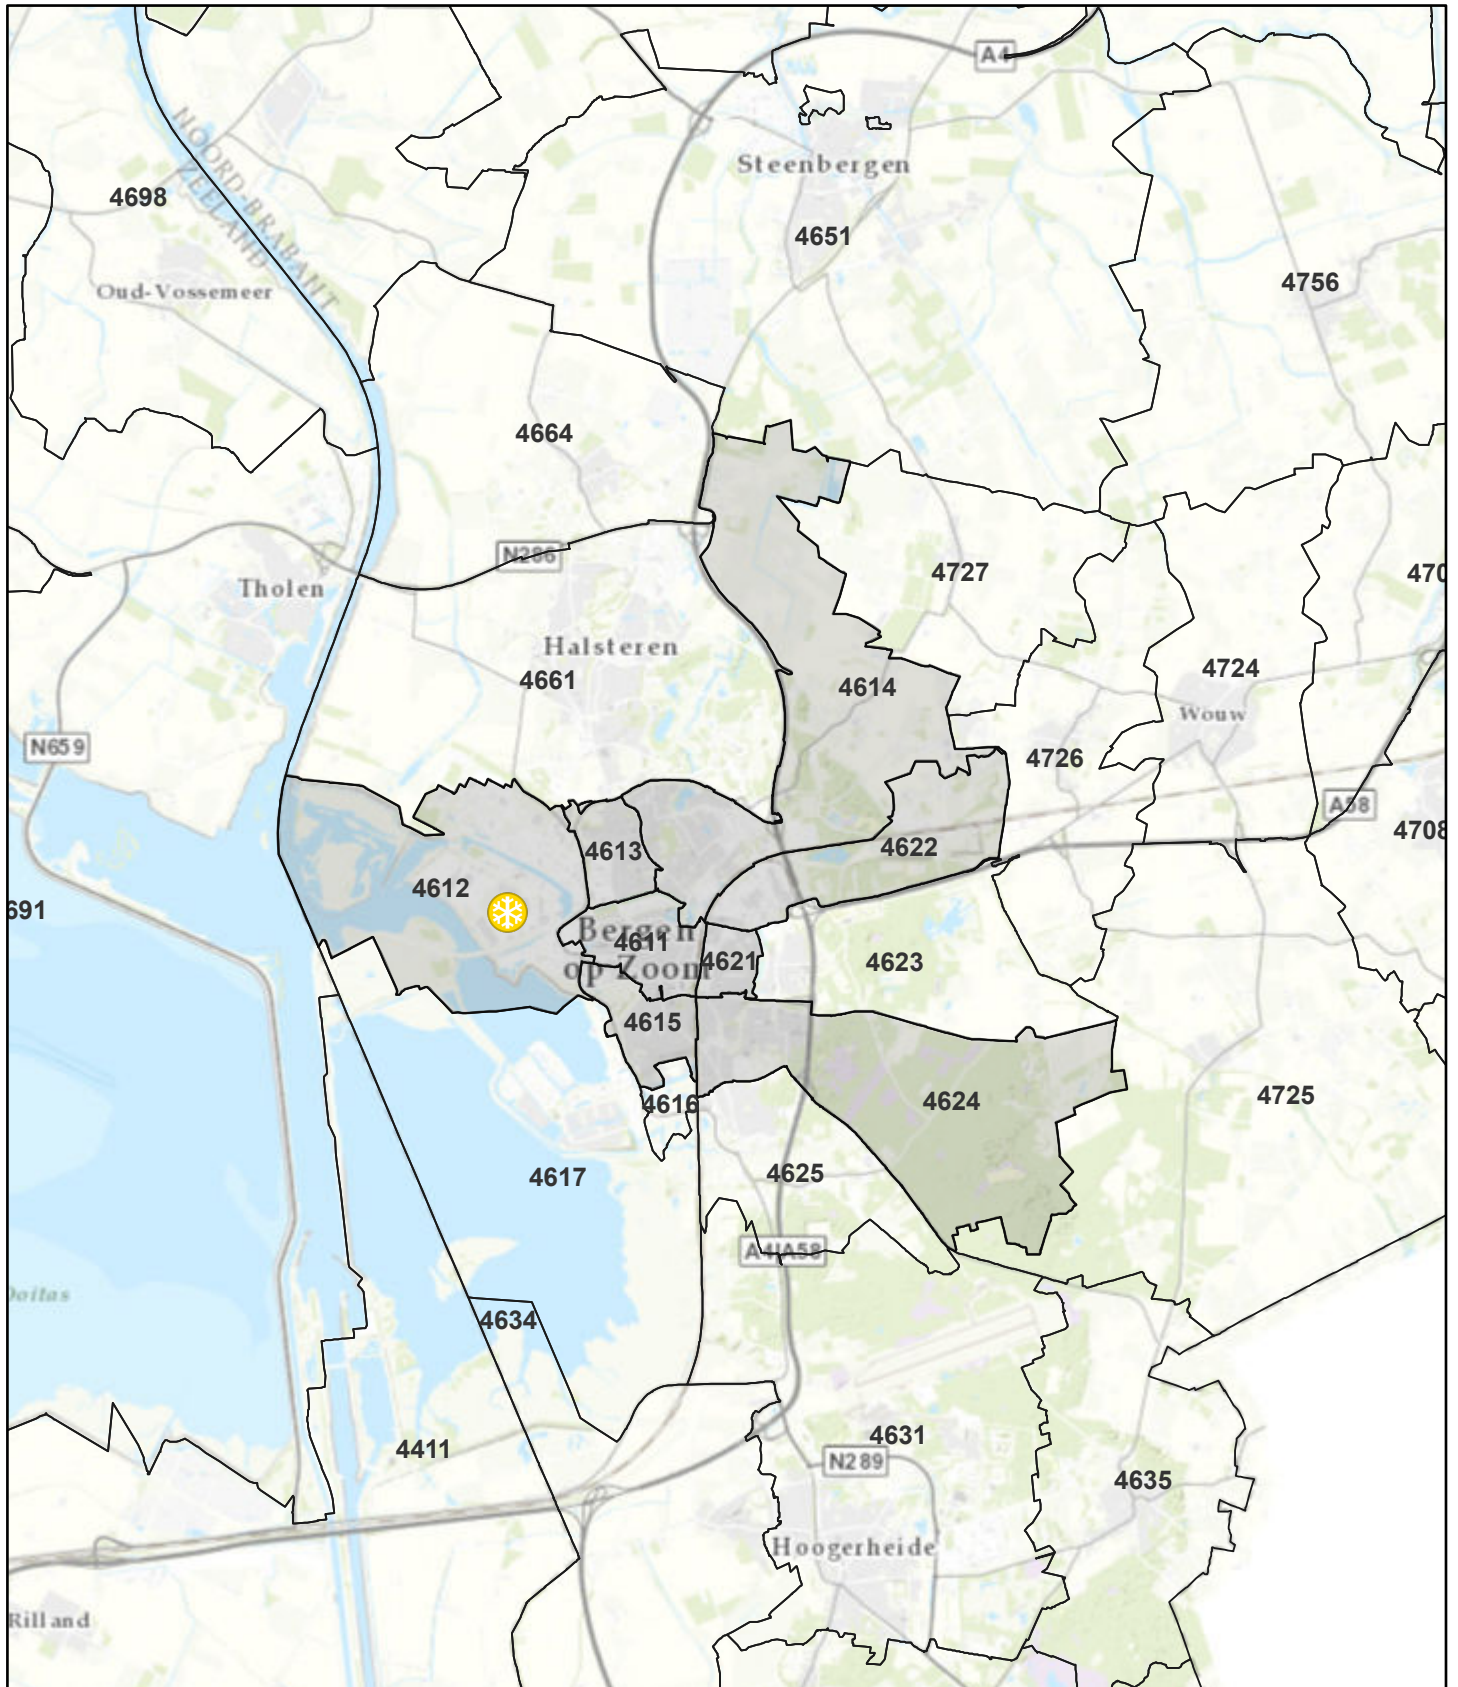

Postcoderoos_3

May 31, 2018

Esri Nederland, Community Map Contributors